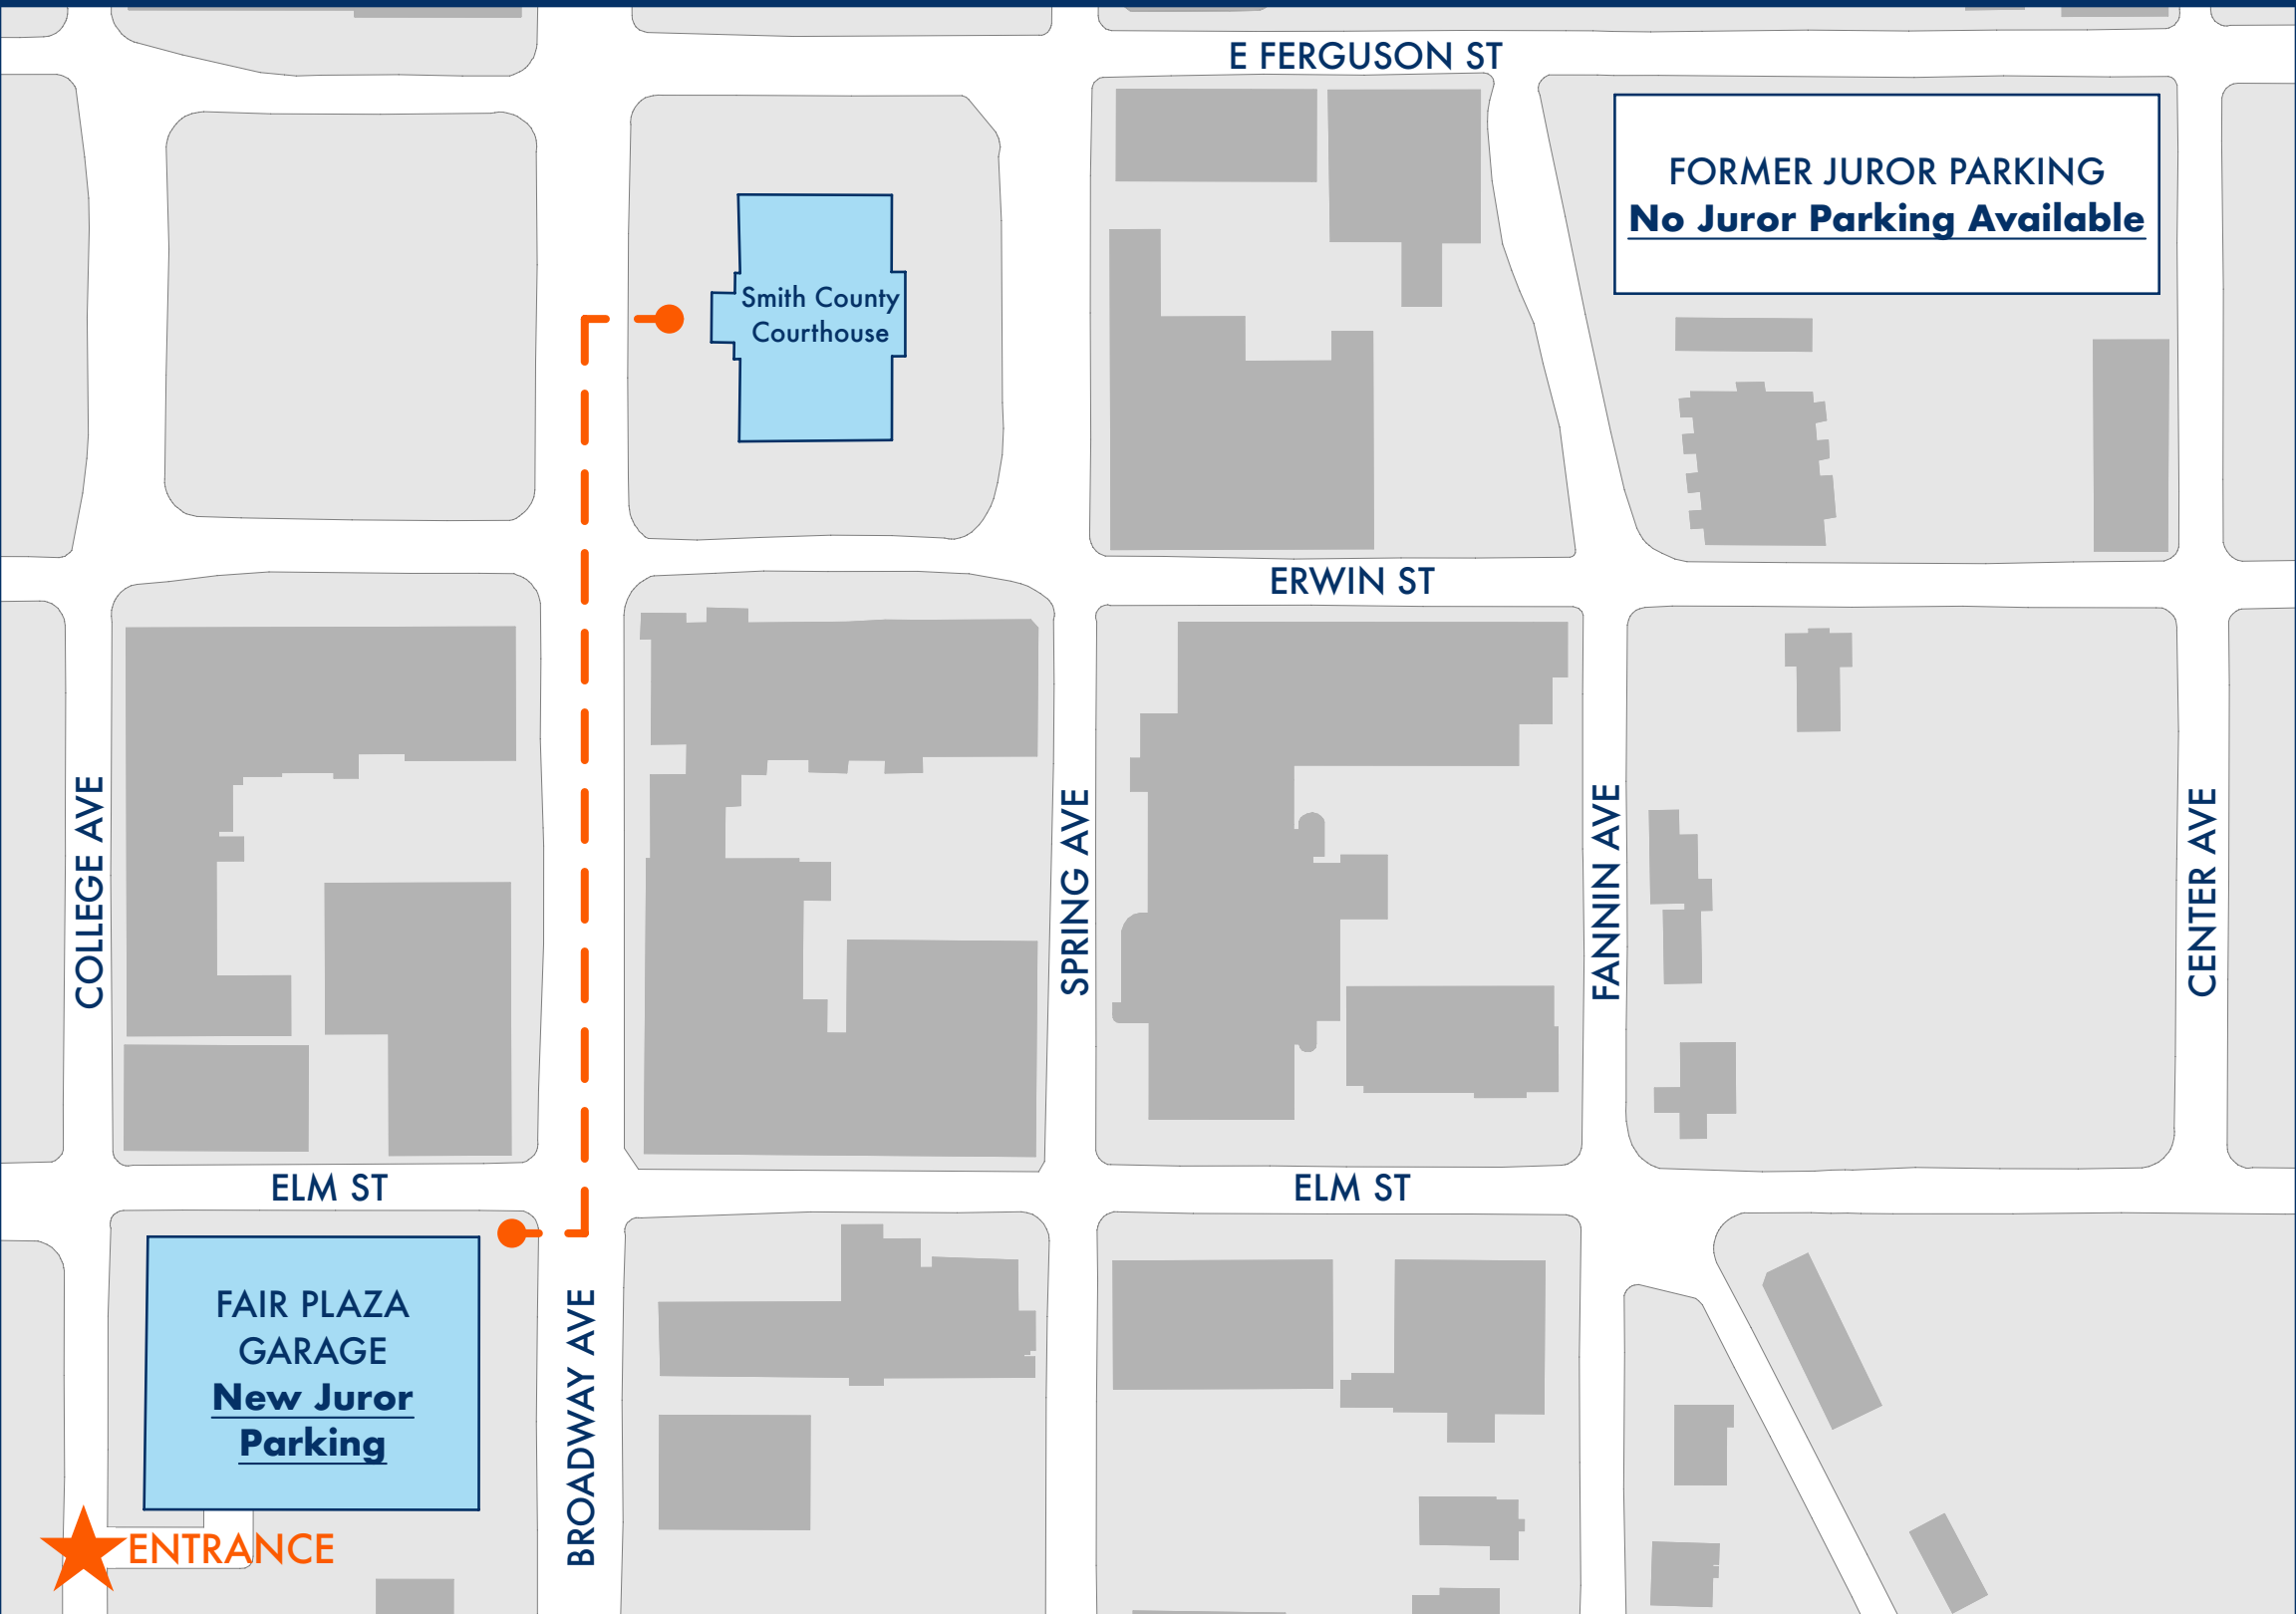

SMITH COUNTY JUROR PARKING DURING CONSTRUCTION

Juror Parking is located on the 3rd and 4th floors of Fair Plaza Garage.
208 S. College Ave., Tyler

PARKING IN THE GARAGE IS FREE!

Handicap accessible parking is located around the Smith County Courthouse.