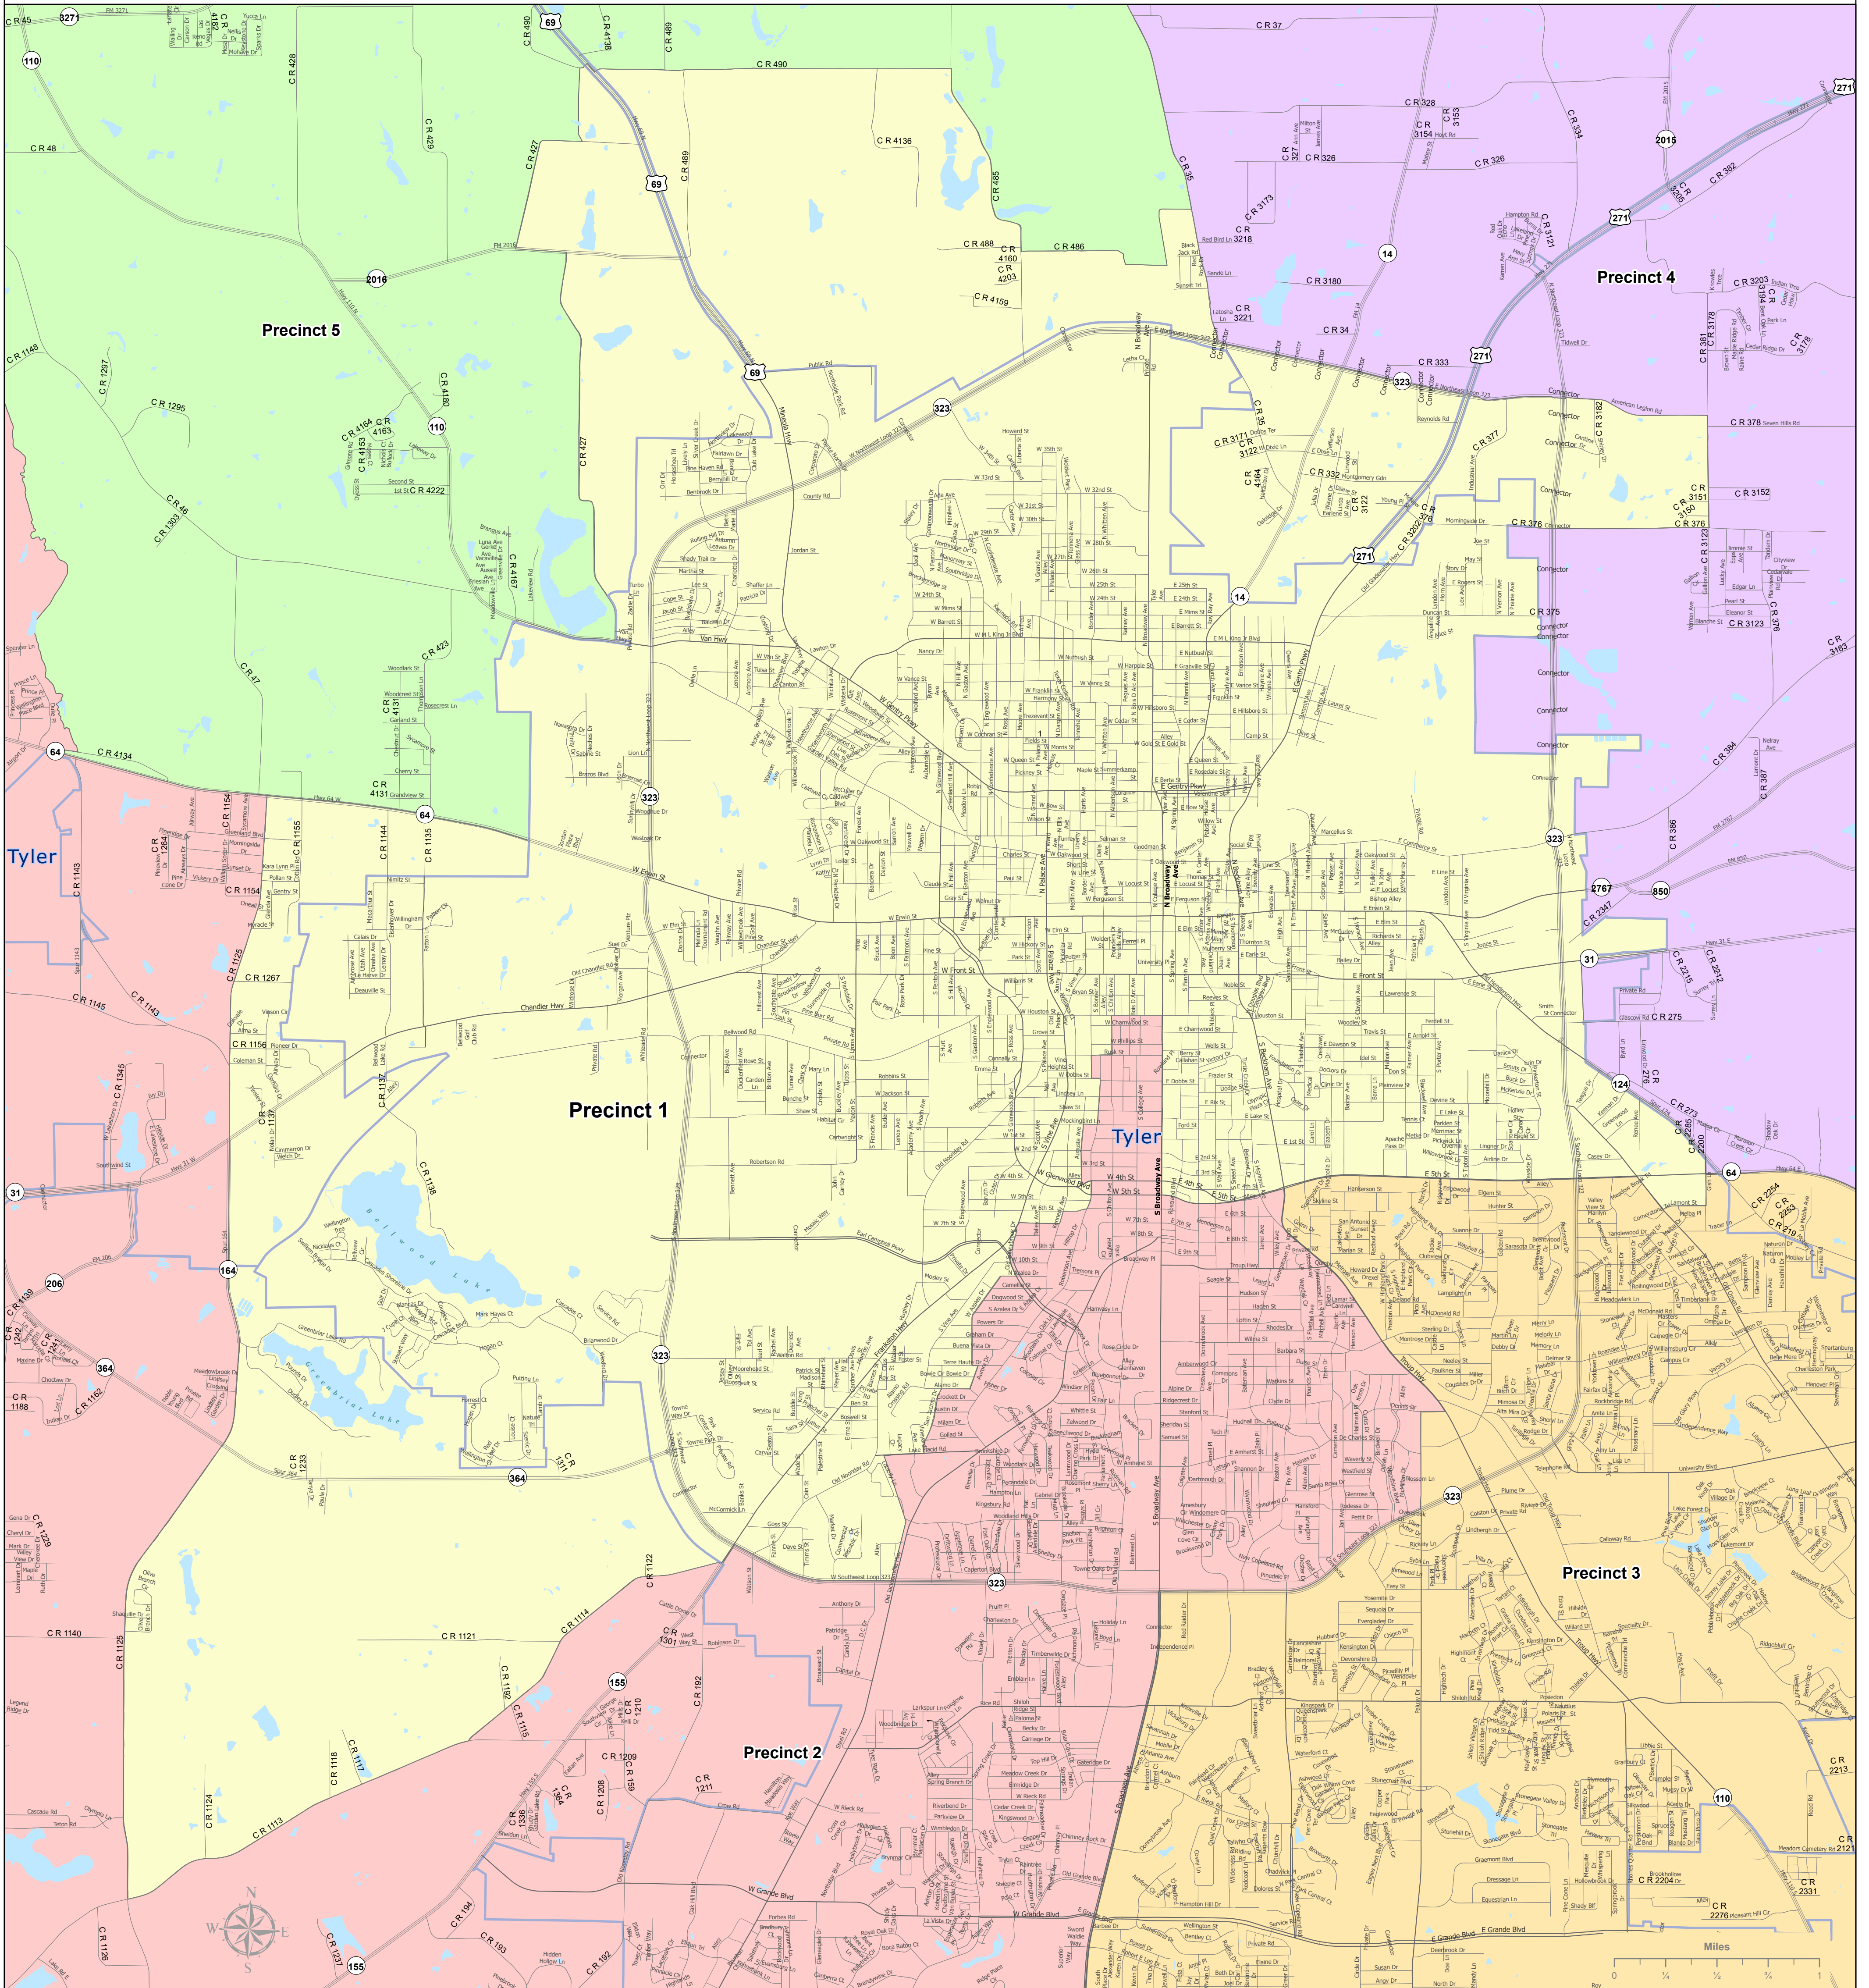

Smith County of Texas

Constable and Justice of the Peace Precinct 1 in Smith County, Texas

Constable and Justice of the Peace Precincts

Roads and Boundaries

Disclaimer:
 This product is for informational purposes and may not have been prepared for or be suitable for legal, engineering, or surveying purposes. It does not represent an on-the-ground survey and represents only the approximate relative location of property boundaries.

Smith County IT-GIS: 10/14/2021

Map Location: G:\JP_Constables\JP_Constable_Precinct_1_24x26.aprx