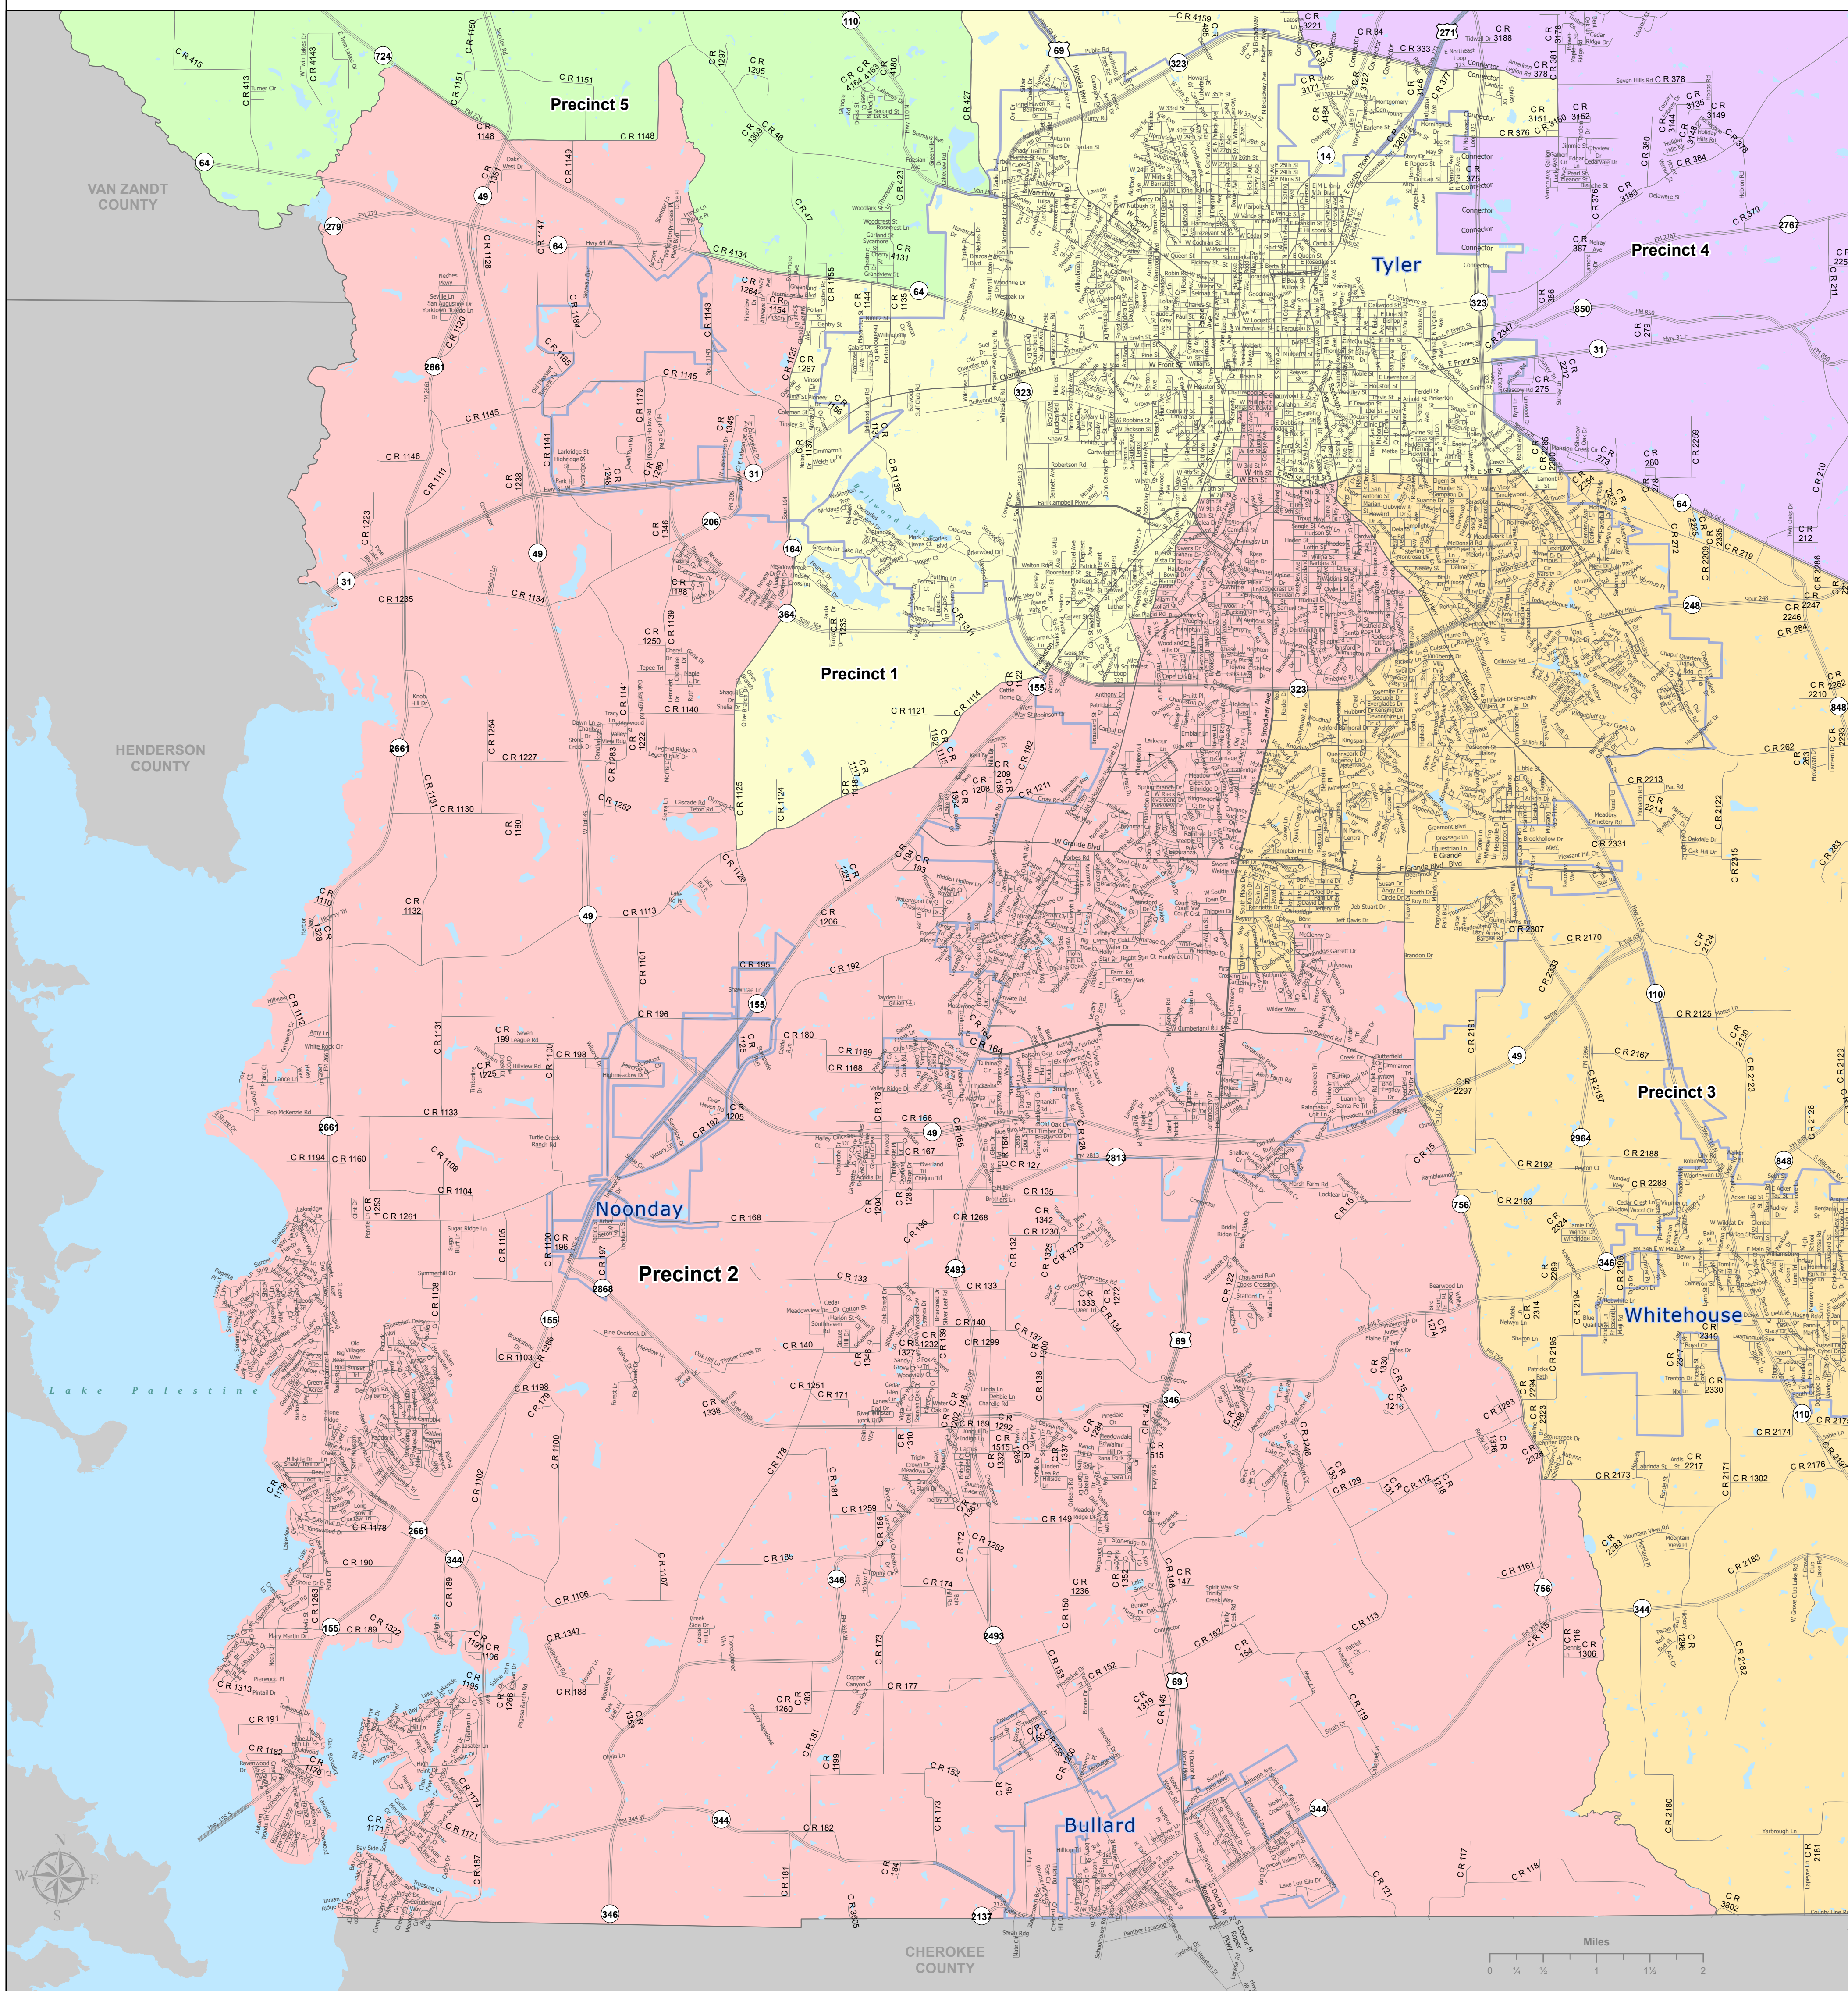

Smith County of Texas

Constable and Justice of the Peace Precinct 2 in Smith County, Texas