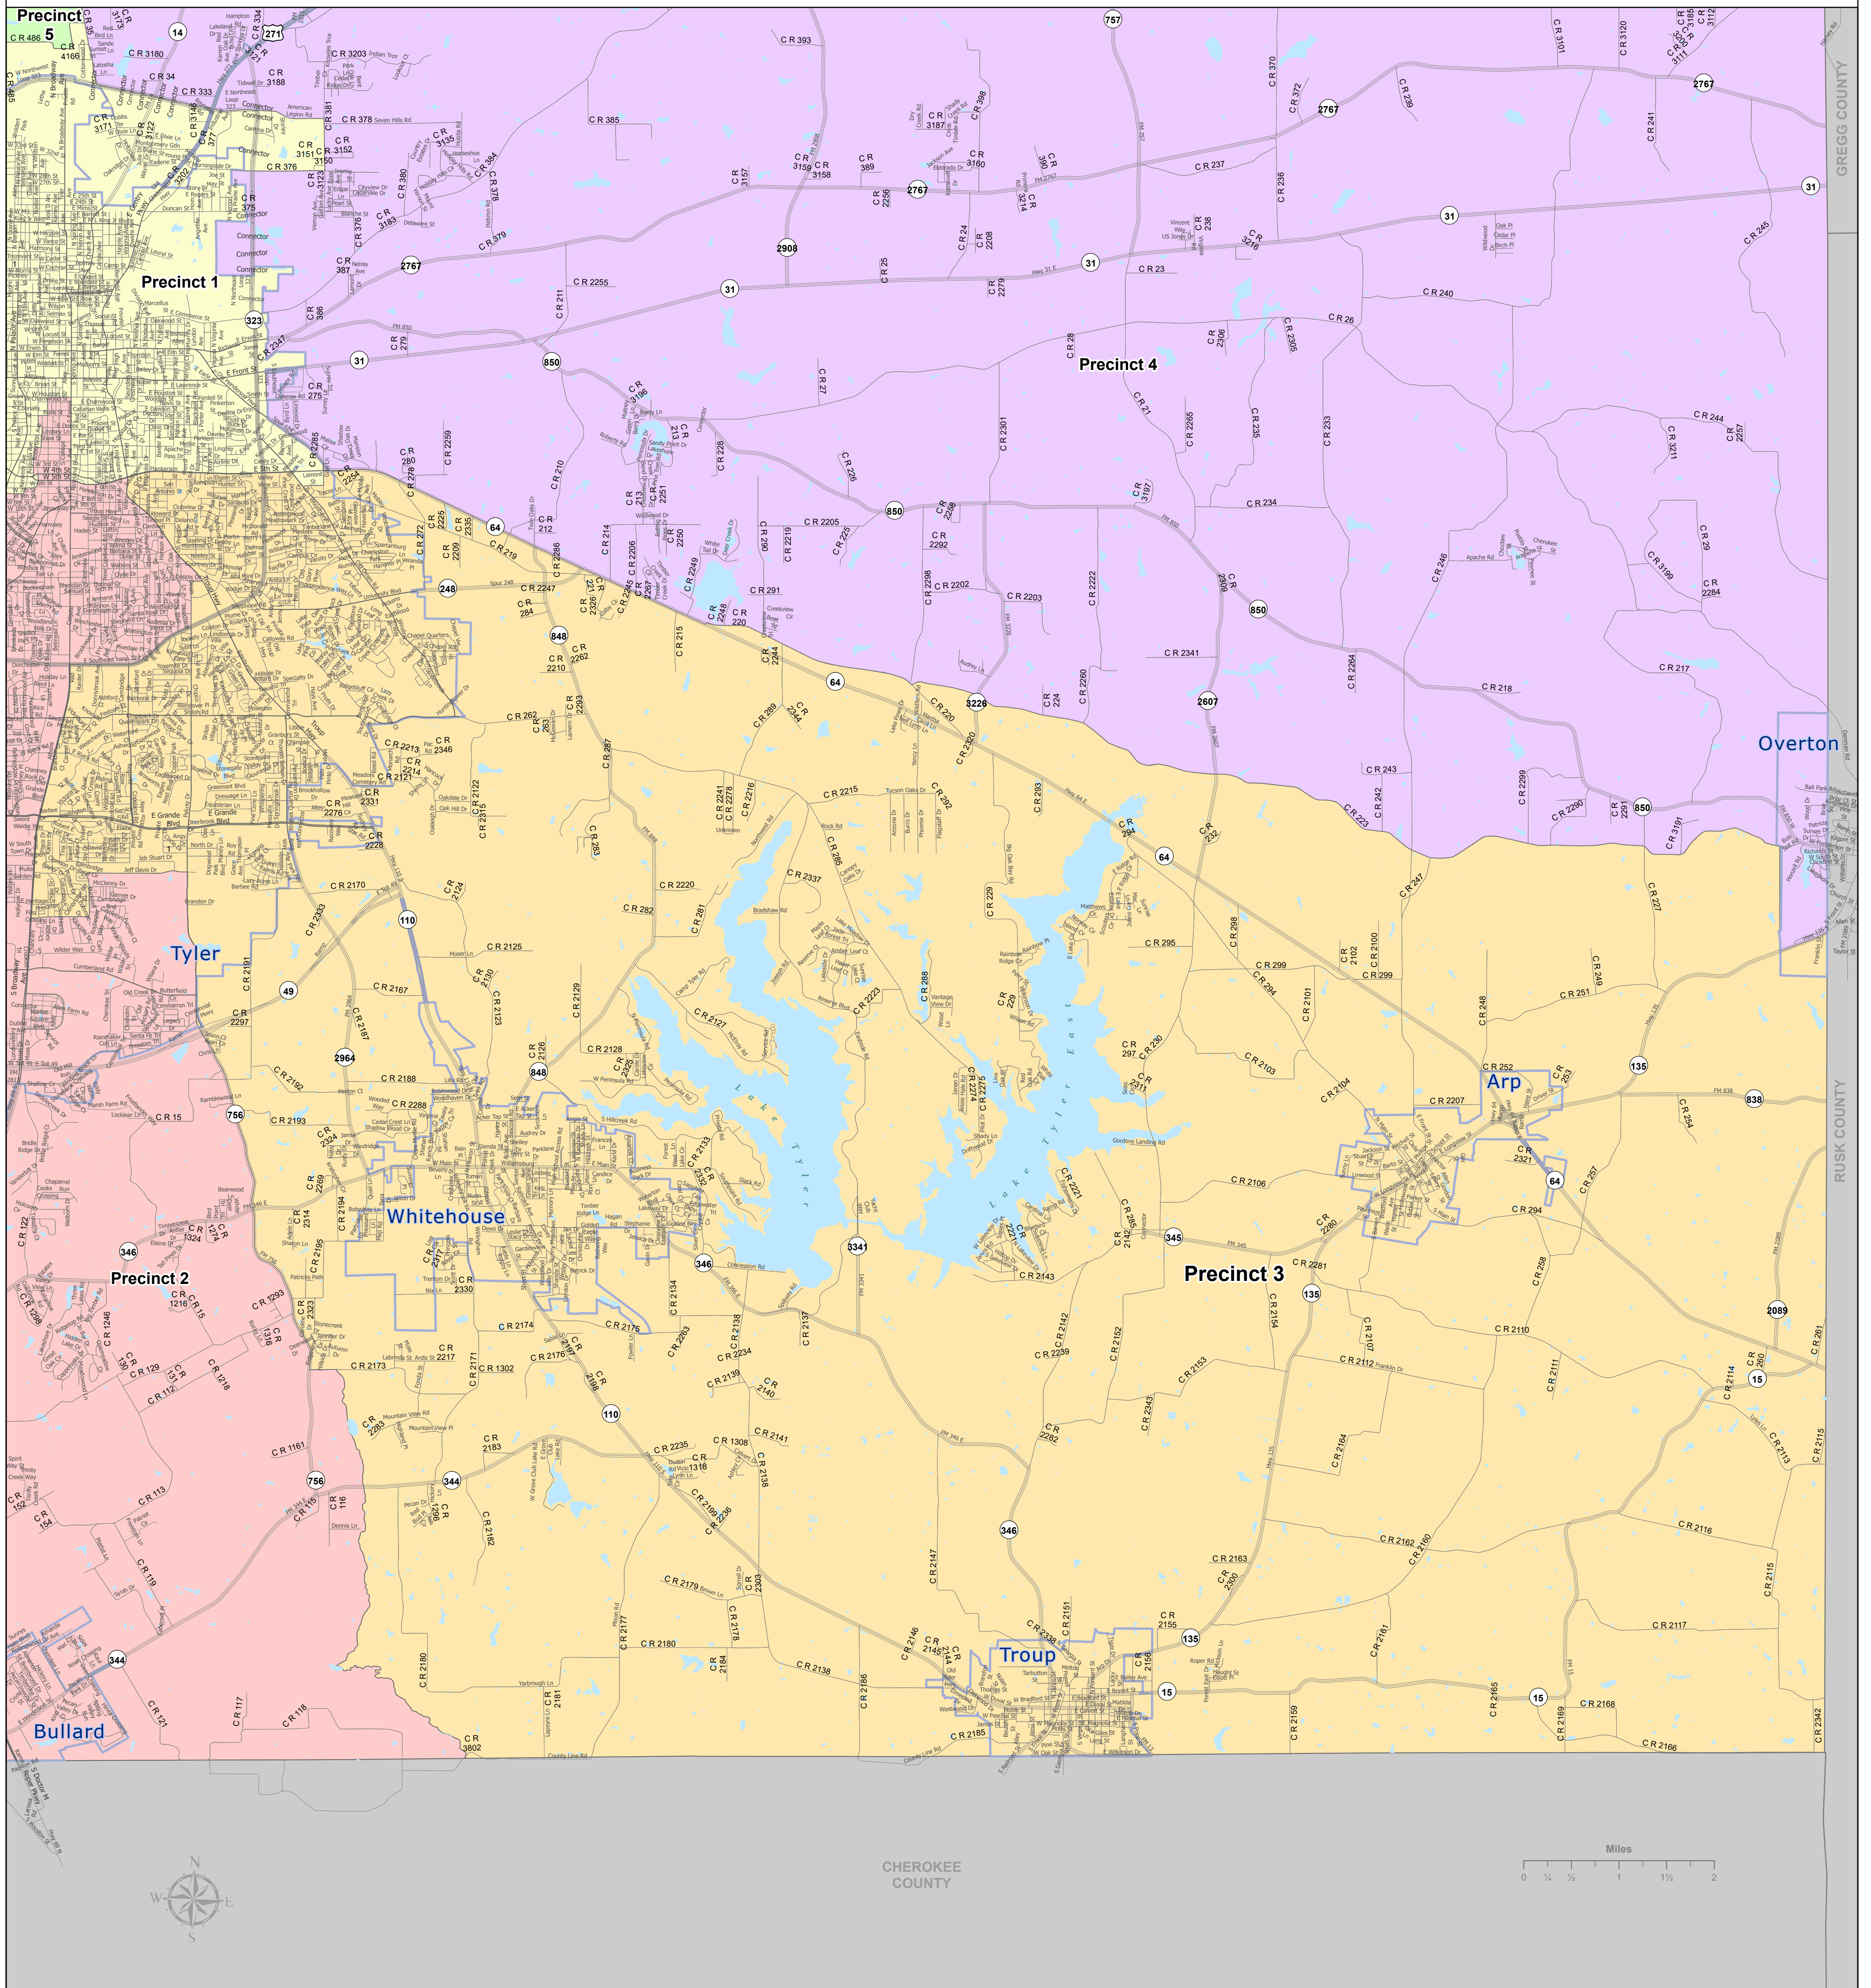

Constable and Justice of the Peace Precinct 3 in Smith County, Texas

Constable and Justice of the Peace Precincts

Roads and Boundaries

Disclaimer:
This product is for informational purposes and may not have been prepared for or be suitable for legal, engineering, or surveying purposes. It does not represent an on-the-ground survey and represents only the approximate relative location of property boundaries.

Smith County IT-GIS: 10/14/2021

Map Location:
G:\JP_Constables\JP_Constable_Precinct_3_24x26.aprx