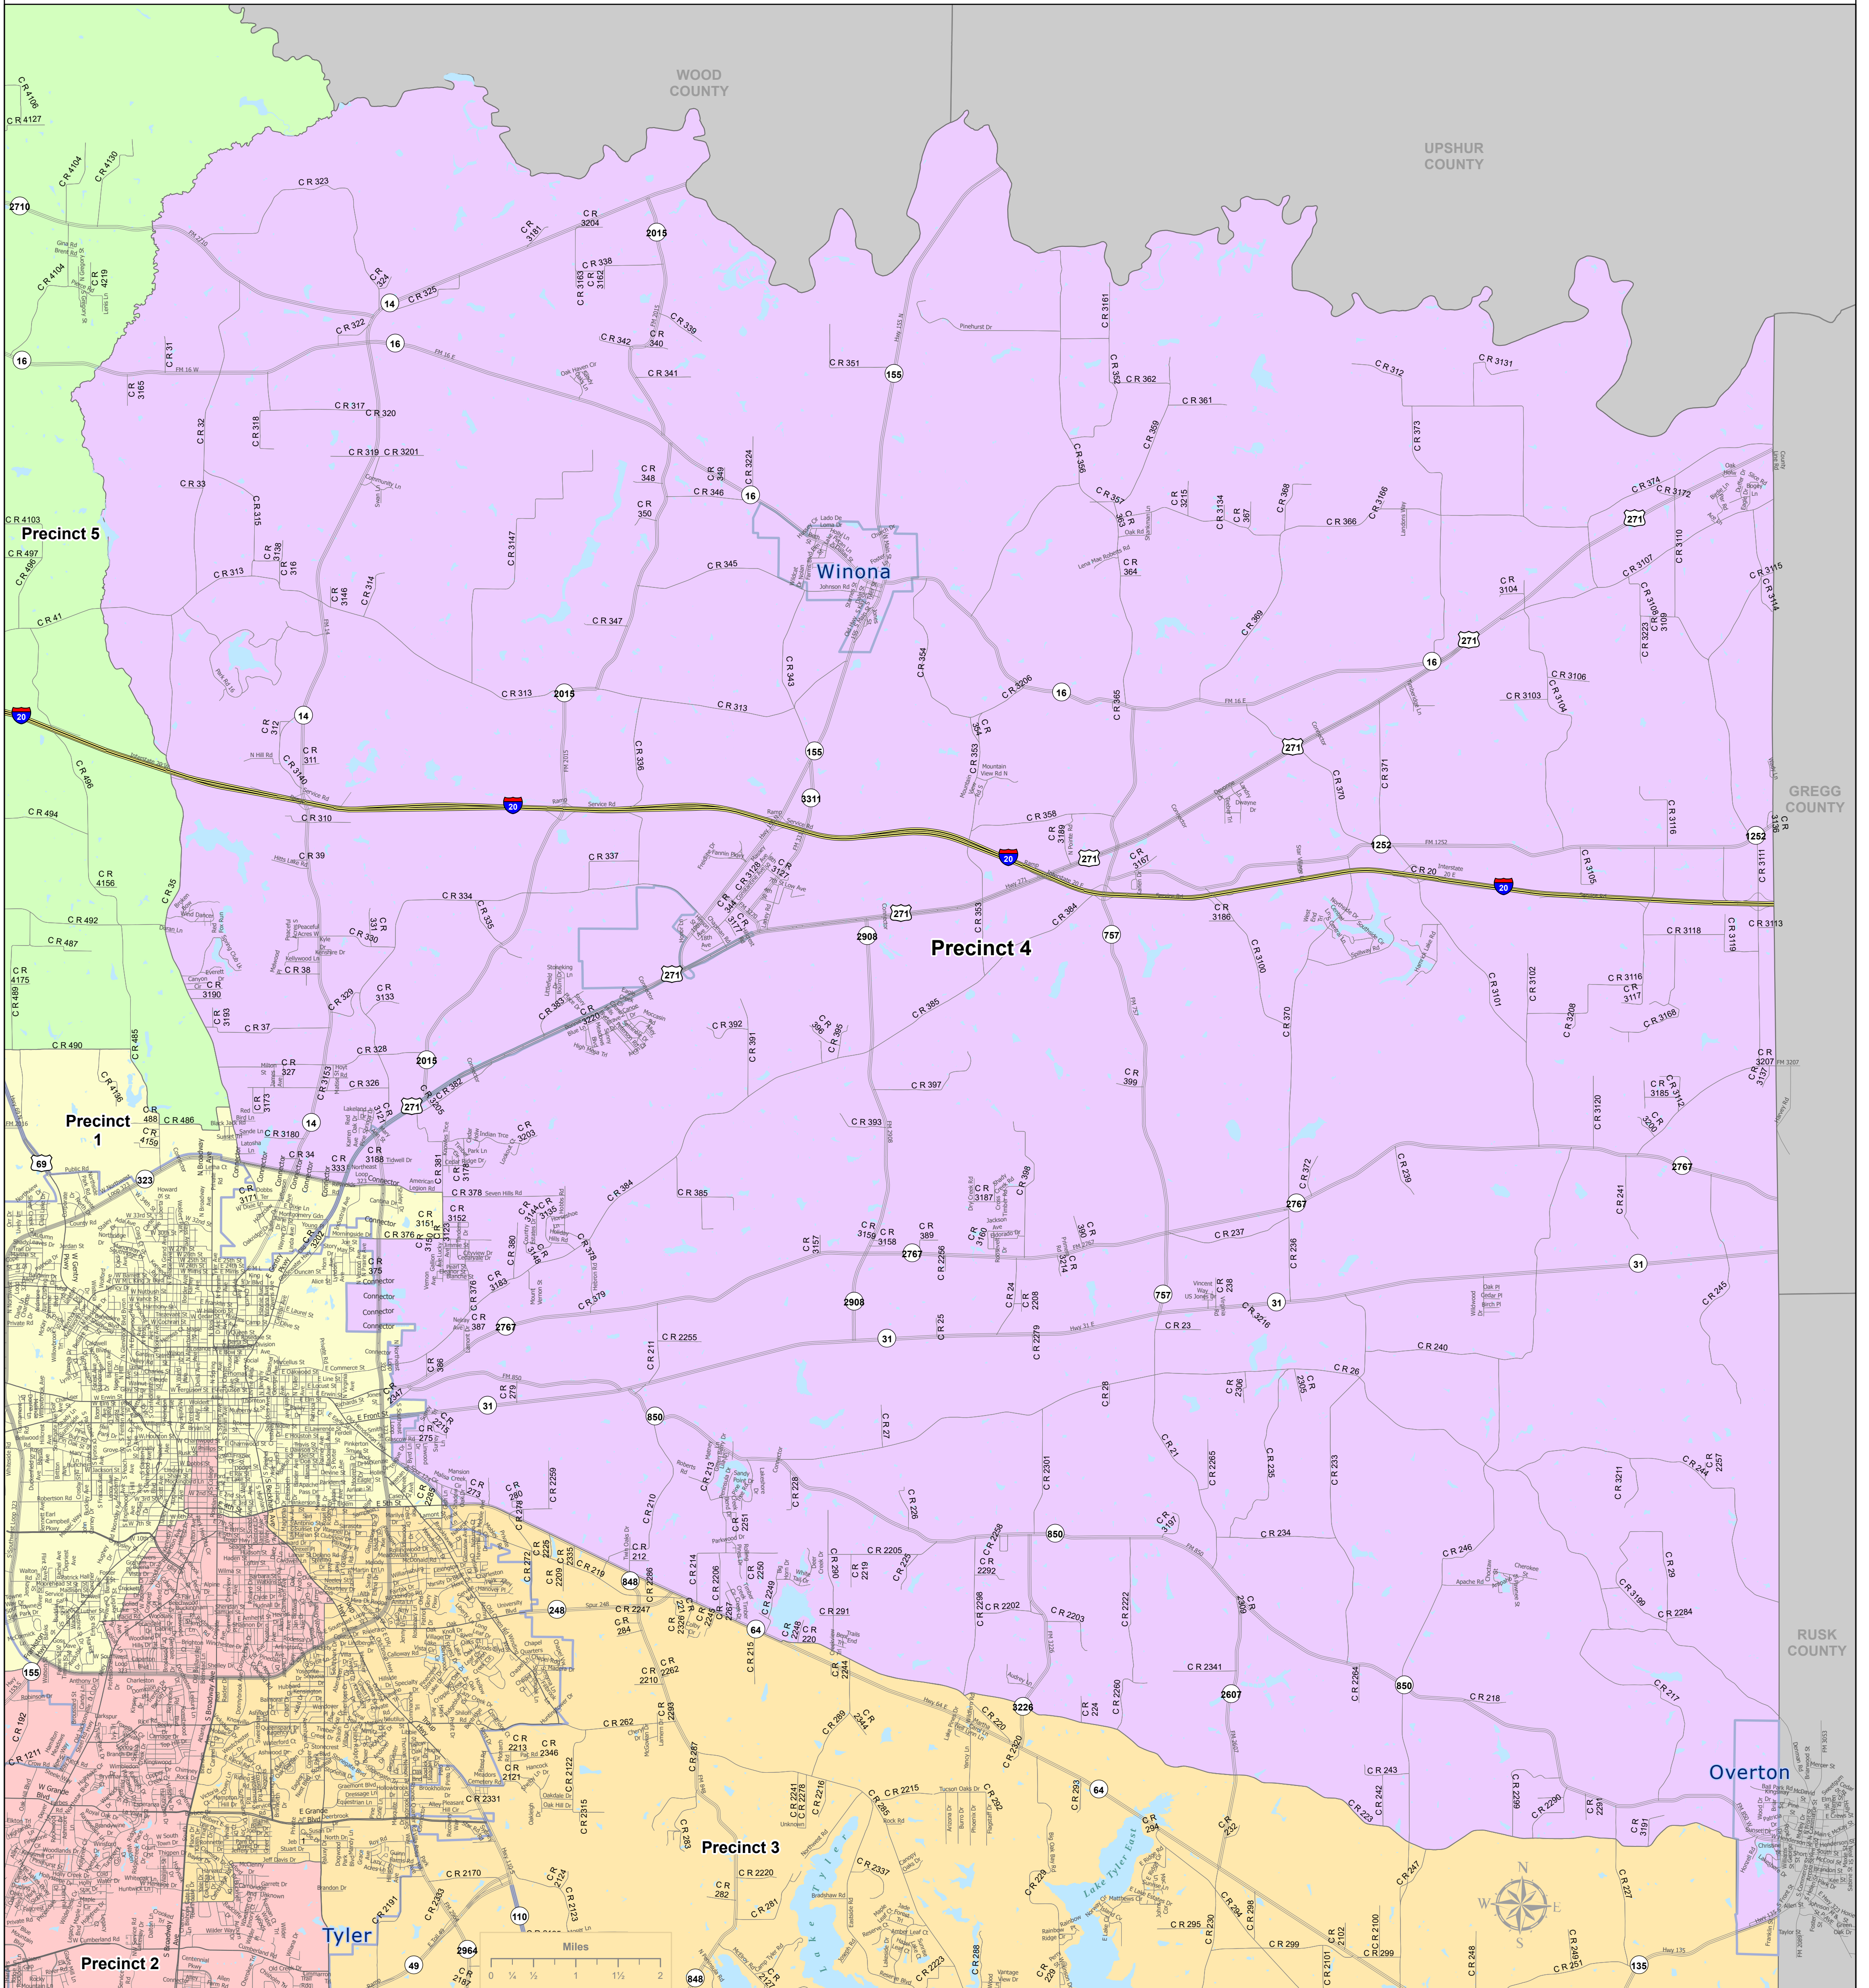

Constable and Justice of the Peace Precinct 4 in Smith County, Texas

Constable and Justice of the Peace Precincts

Roads and Boundaries

Roadways

 City Boundaries

 COUNTY BOUNDARIES

Disclaimer:
This product is for informational purposes and may not have been prepared for or be suitable for legal, engineering, or surveying purposes. It does not represent an on-the-ground survey and represents only the approximate relative location of property boundaries.

Smith County IT-GIS: 10/14/2021

Map Location:
G:\JP_Constables\JP_Constable_Precinct_4_24x26.aprx