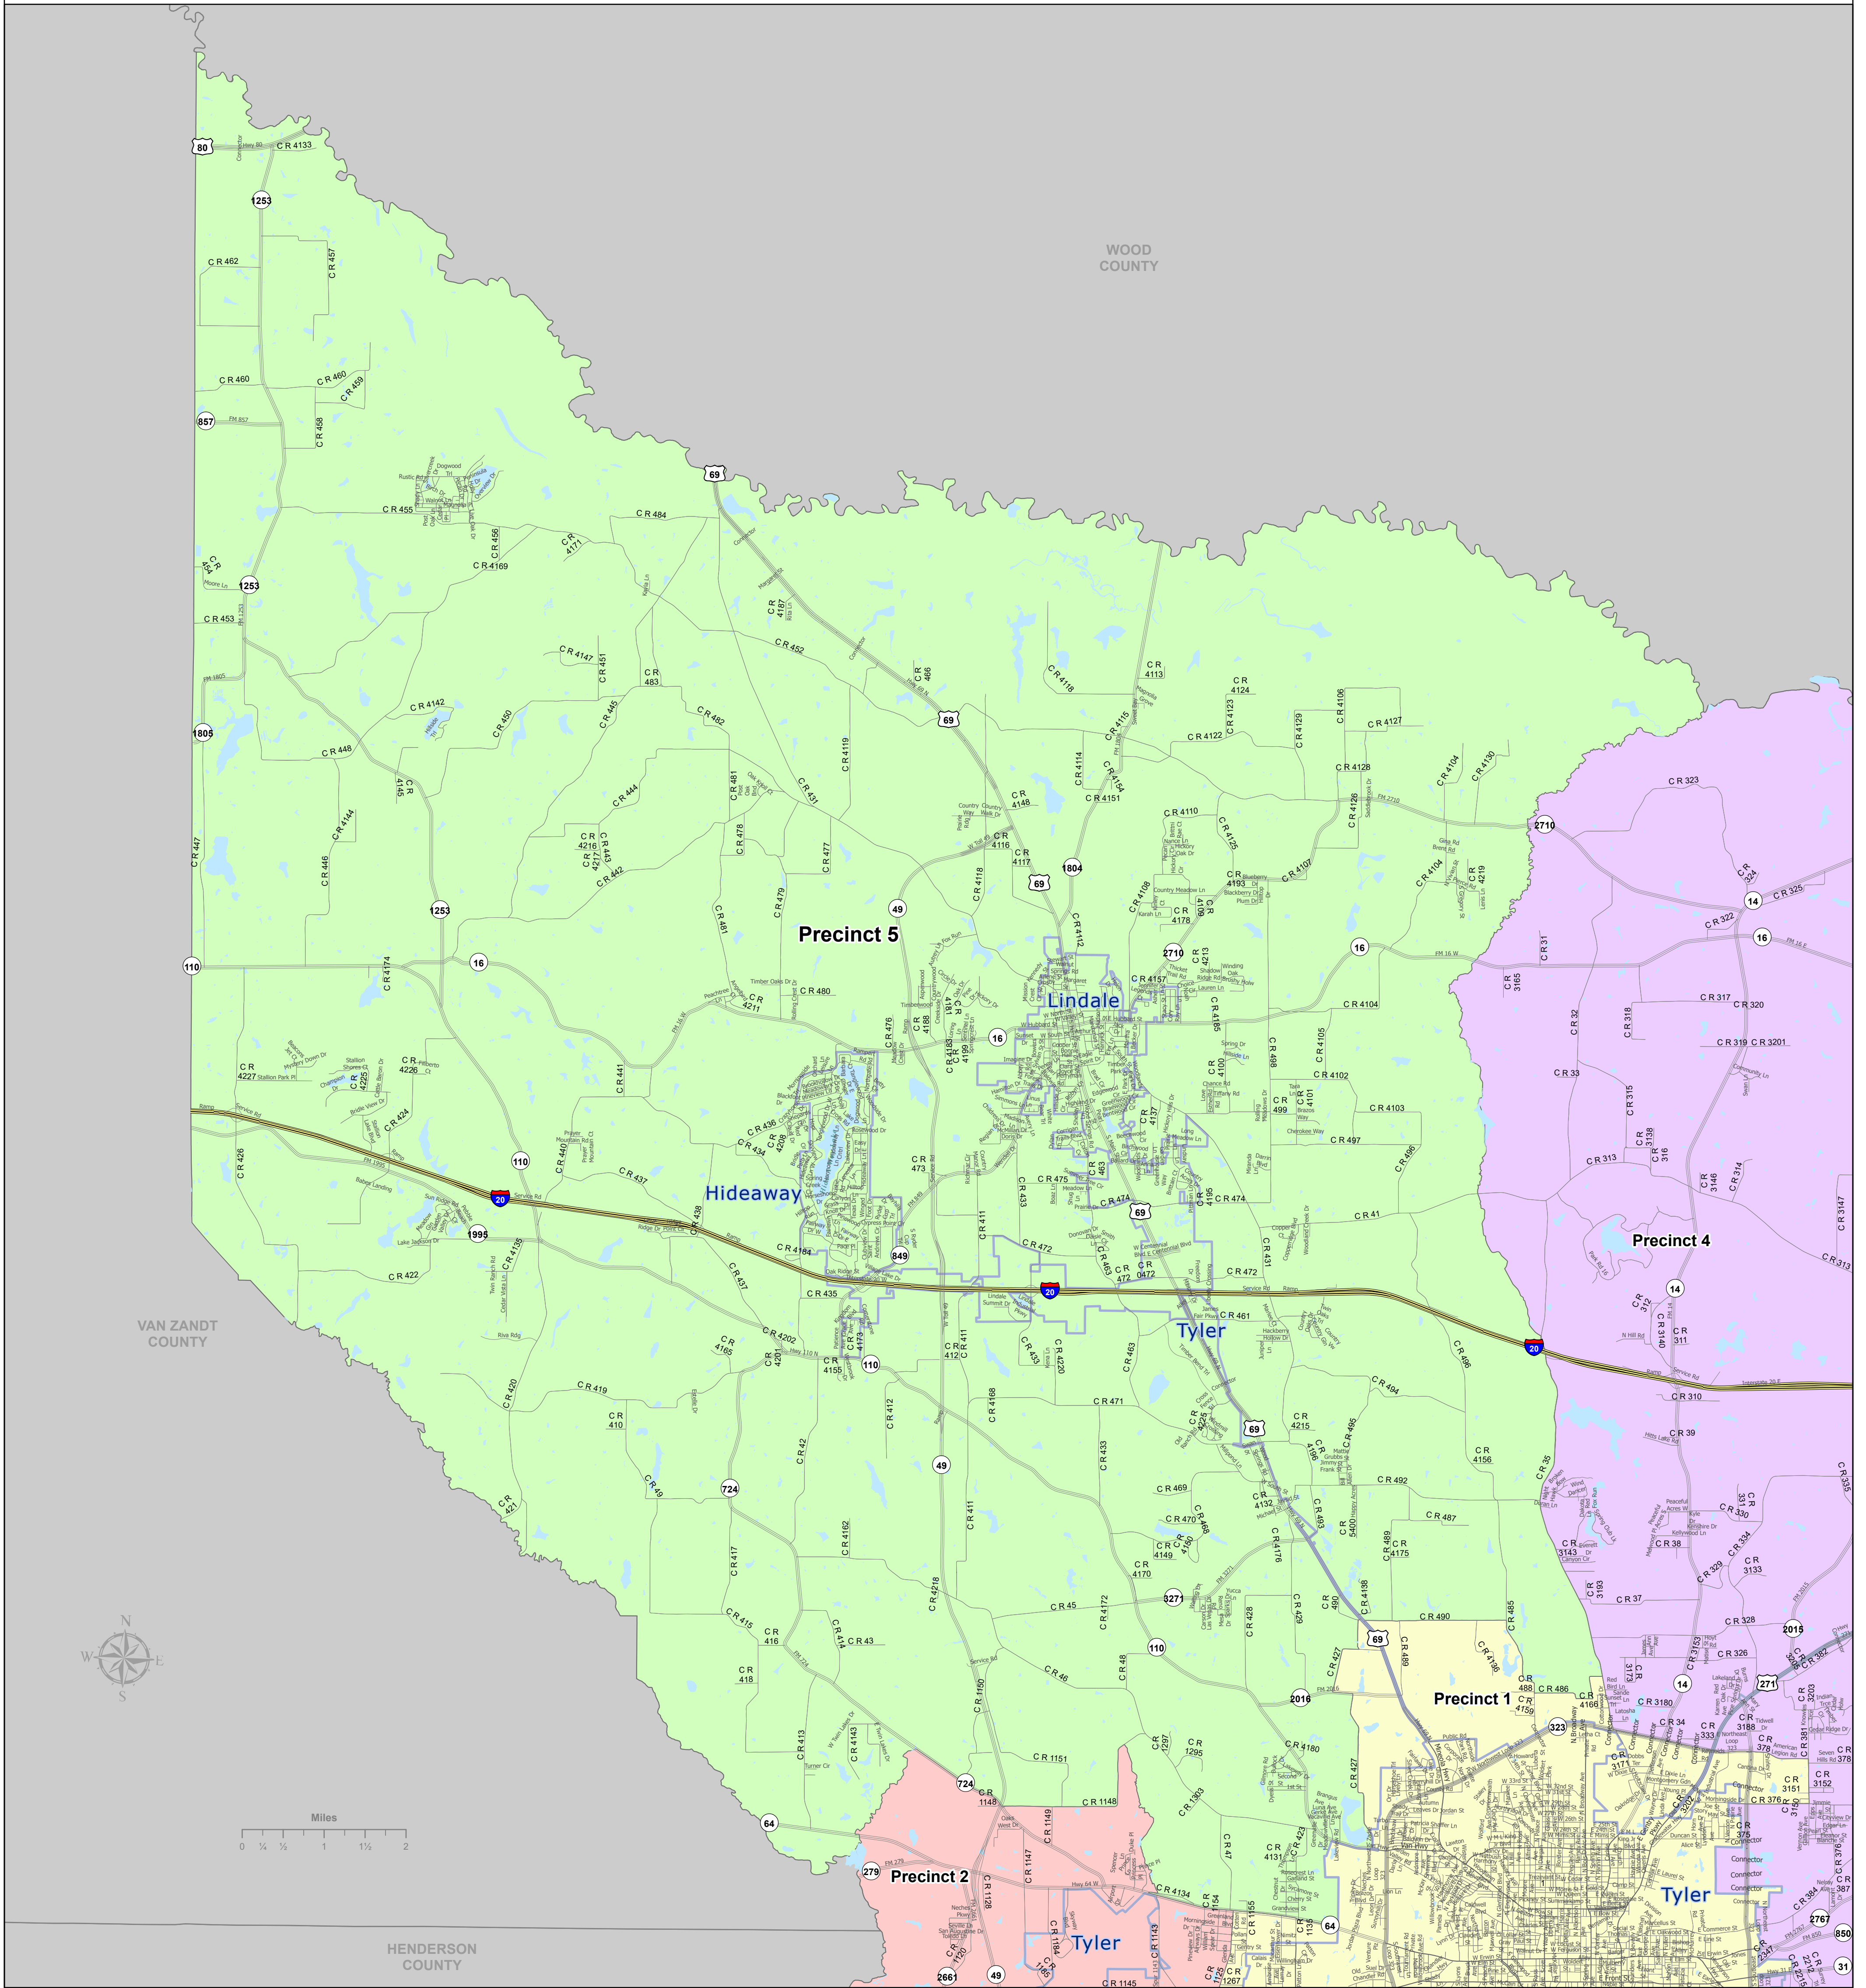

Constable and Justice of the Peace Precinct 5 in Smith County, Texas