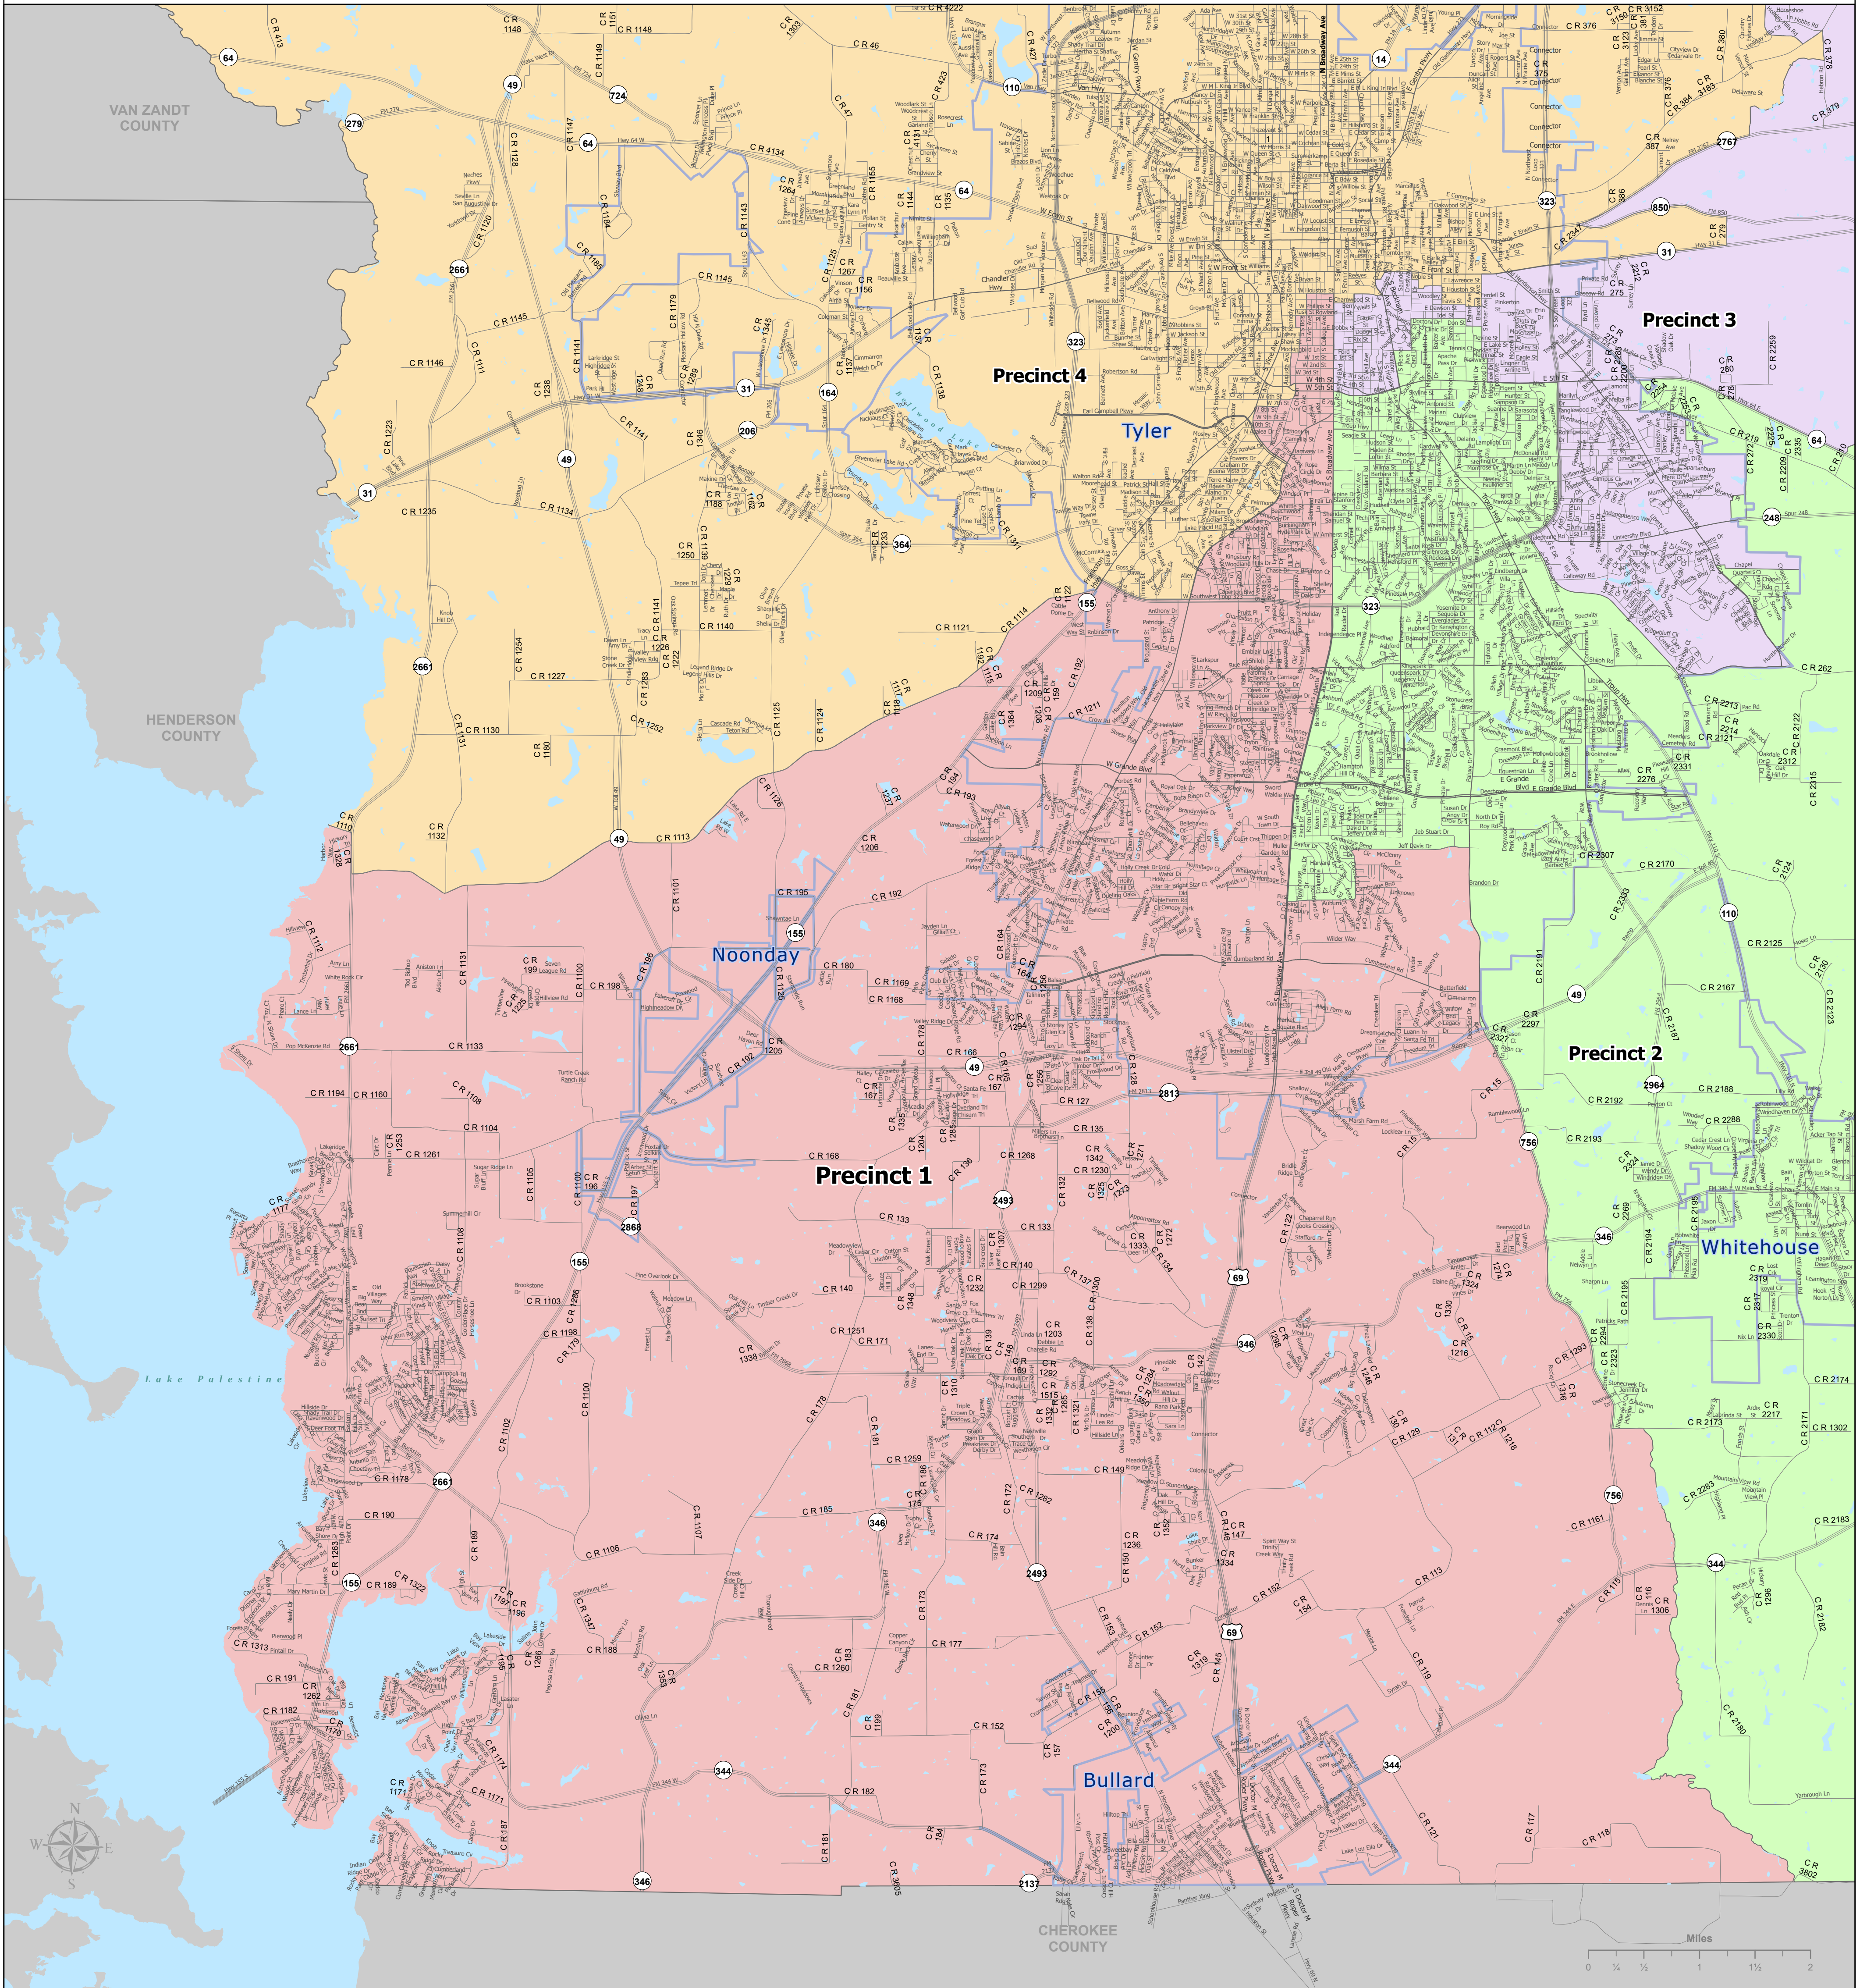

Smith County of Texas

Commissioner Precinct 1 in Smith County, Texas

Commissioner Precincts

Adopted by Commissioners Court on November 2, 2021

Roads and Boundaries

Roadways

- Interstate
- Highway
- Local
- Major Arterial
- Minor Arterial

City Boundaries

COUNTY BOUNDARIES

Disclaimer: