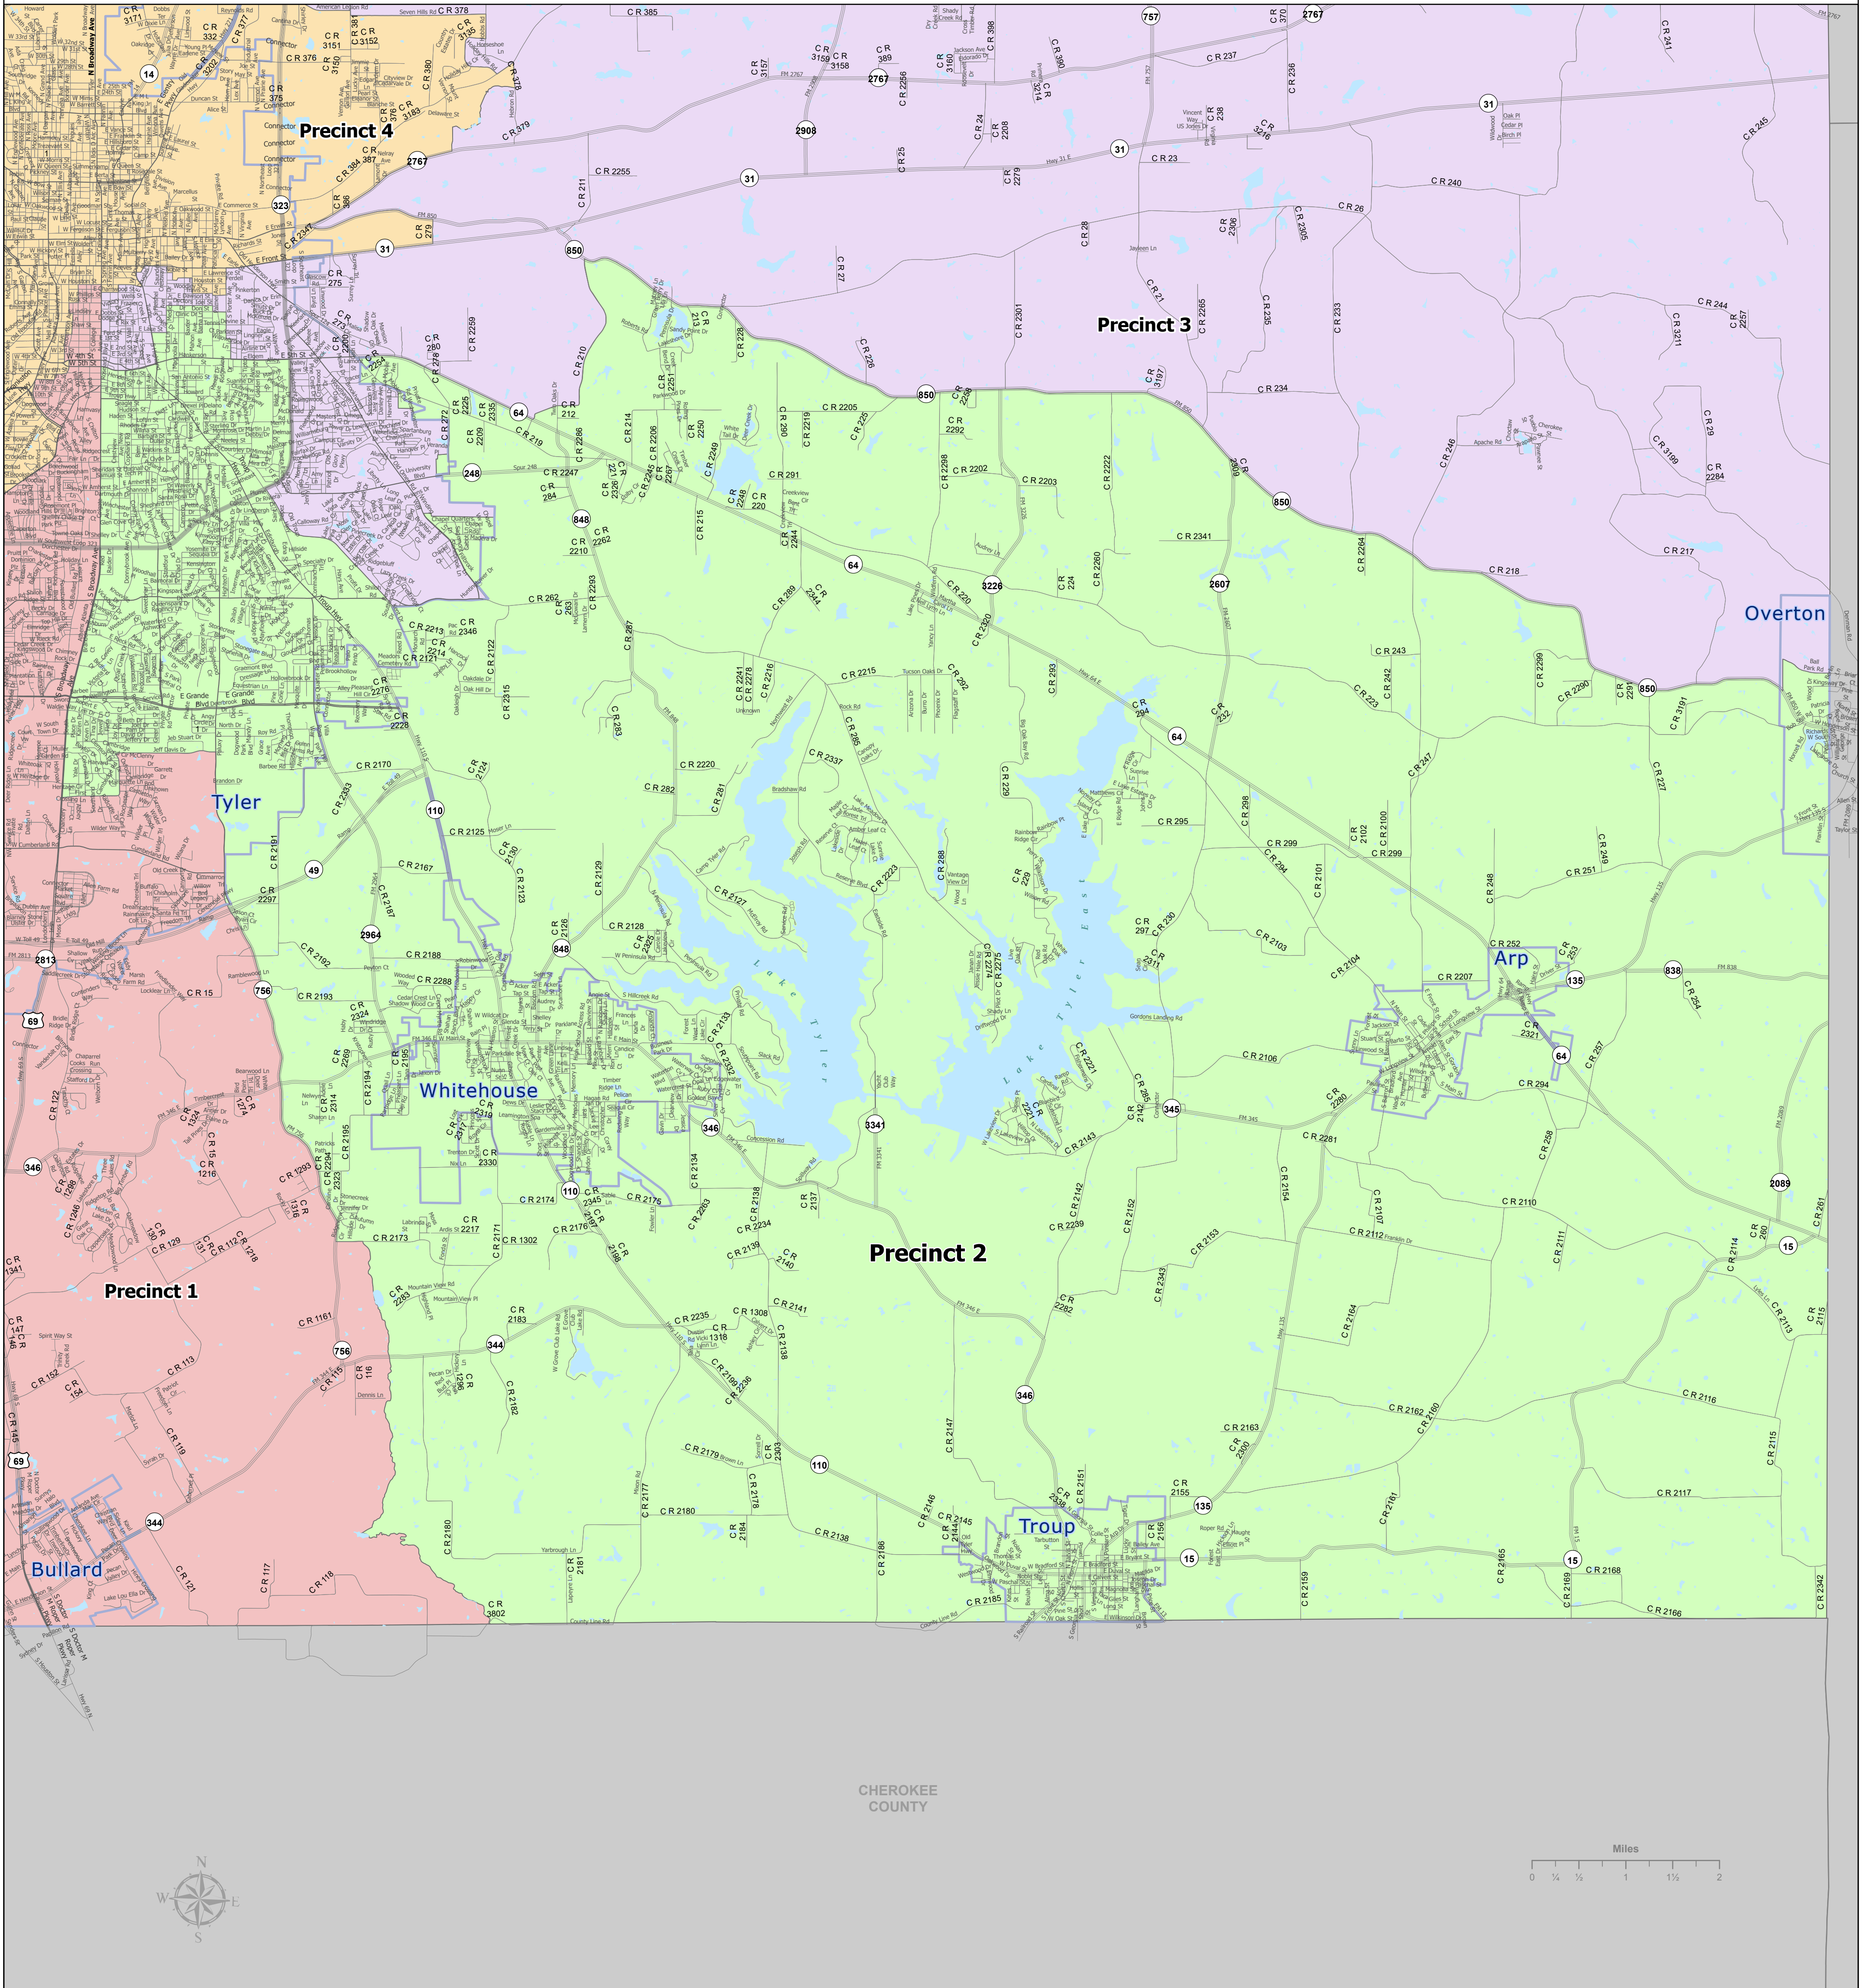

Commissioner Precinct 2 in Smith County, Texas

Commissioner Precincts

Adopted by Commissioners Court on November 2, 2021

Roads and Boundaries

Roadways

City Boundaries

COUNTY BOUNDARIES

Disclaimer: